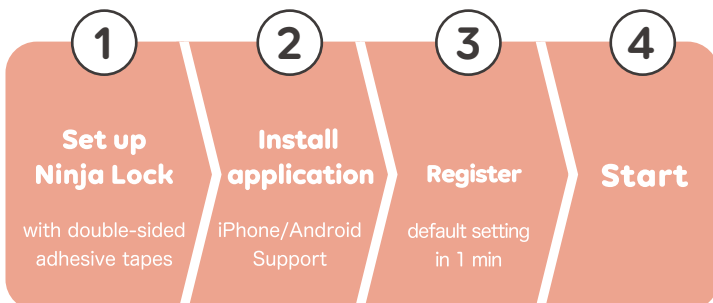

Four Easy steps

Share access safely

 Share the key safely without concern

As shared access rights in your app are protected with encryption, safety is ensured. Share your digital keys with peace of mind, because you can always in the app delete or adjust the access rights settings of all your keys.

 Automatically record all activities

All opening and closing activities of the lock will be recorded and saved, no matter if the door is opened and closed manually or via smartphone.

Adjustable Attachments

 Adjustable and fits any thumb turn

The NinjaLock can be adjusted to various different kinds of thumb turns through its patented, steplessly variable attachment. This allows you to fit the lock securely independent of your thumb turn's size.